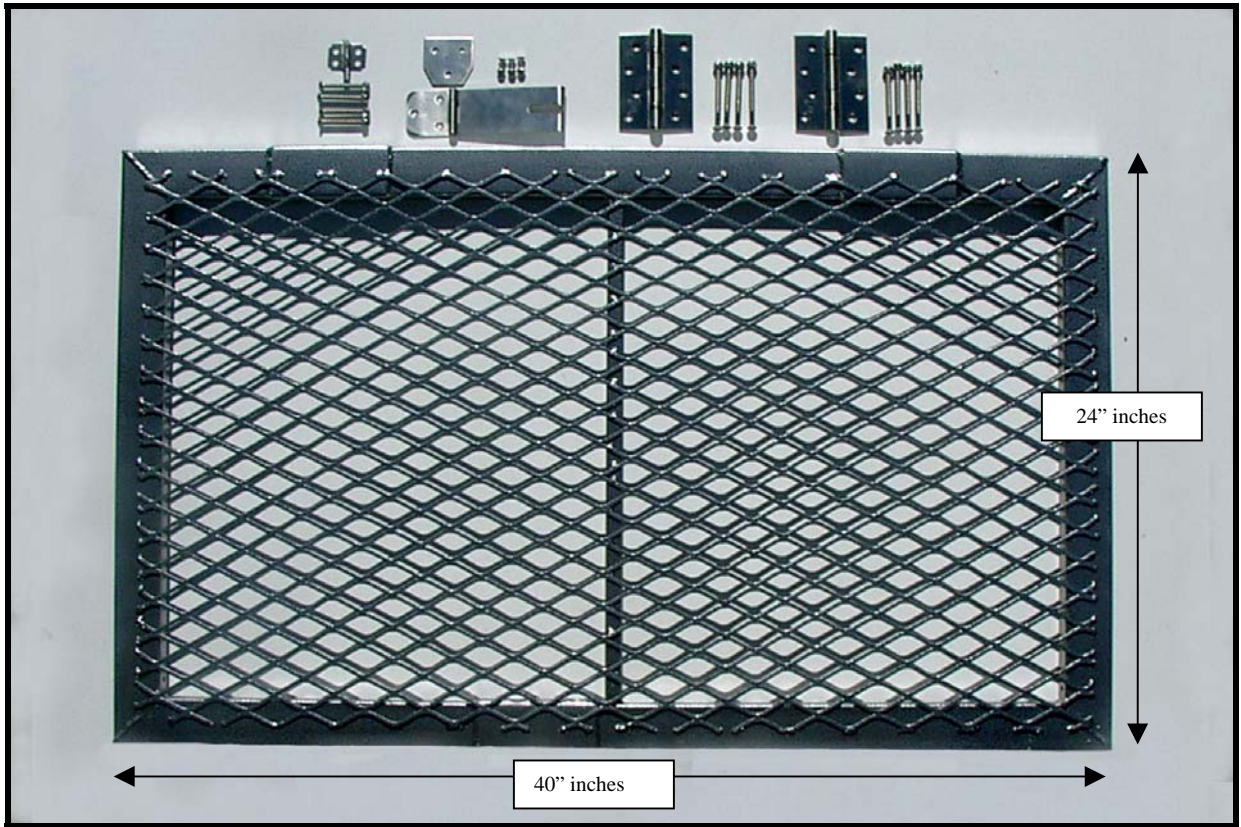

Specifications for Rack'em products:

**RA-14-L
BASKET LID
(FOR RA-14 BASKET)**

Kit consists of two
identical lids and
Hardware