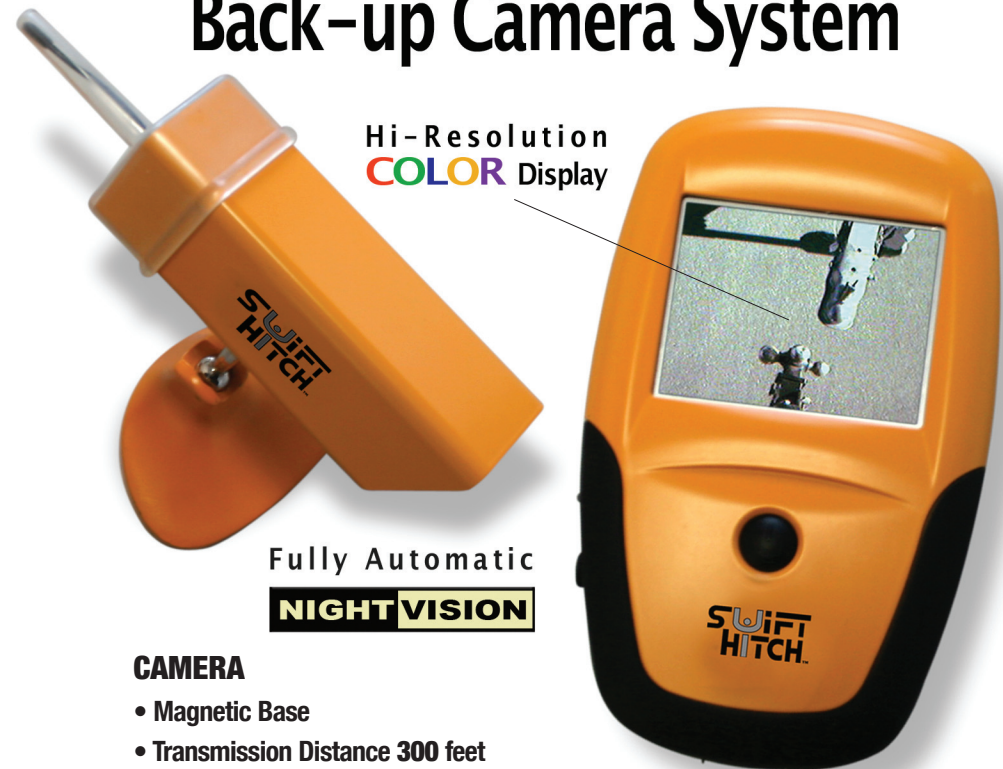

www.swift Hitch.com

Hitch Up Your Trailer in 3 Easy Steps

STEP 1 Mount
Magnetic Camera
On Your Tailgate.

STEP 2 View
Your Hitch While
Backing Up.

STEP 3 Hitch Up
And Go!

Hitch Up Your Trailer at **NIGHTVISION**

The Swift Hitch camera has 7 built-in infrared lights which provide a minimum range of 15 feet (5m) of night vision. The night vision function will turn on or off automatically.

SWIFT HITCH[®]

Portable Wireless FULL COLOR
Back-up Camera System

Hi-Resolution
COLOR Display

Fully Automatic
NIGHTVISION

CAMERA

- Magnetic Base
- Transmission Distance 300 feet
- Night Vision Range 15 feet

DISPLAY

- Full Color 2.5" LCD Screen
- LCD Resolution 960 x 240
- Select Normal or Reverse Image
- Easy to Use, Single Hand Operation