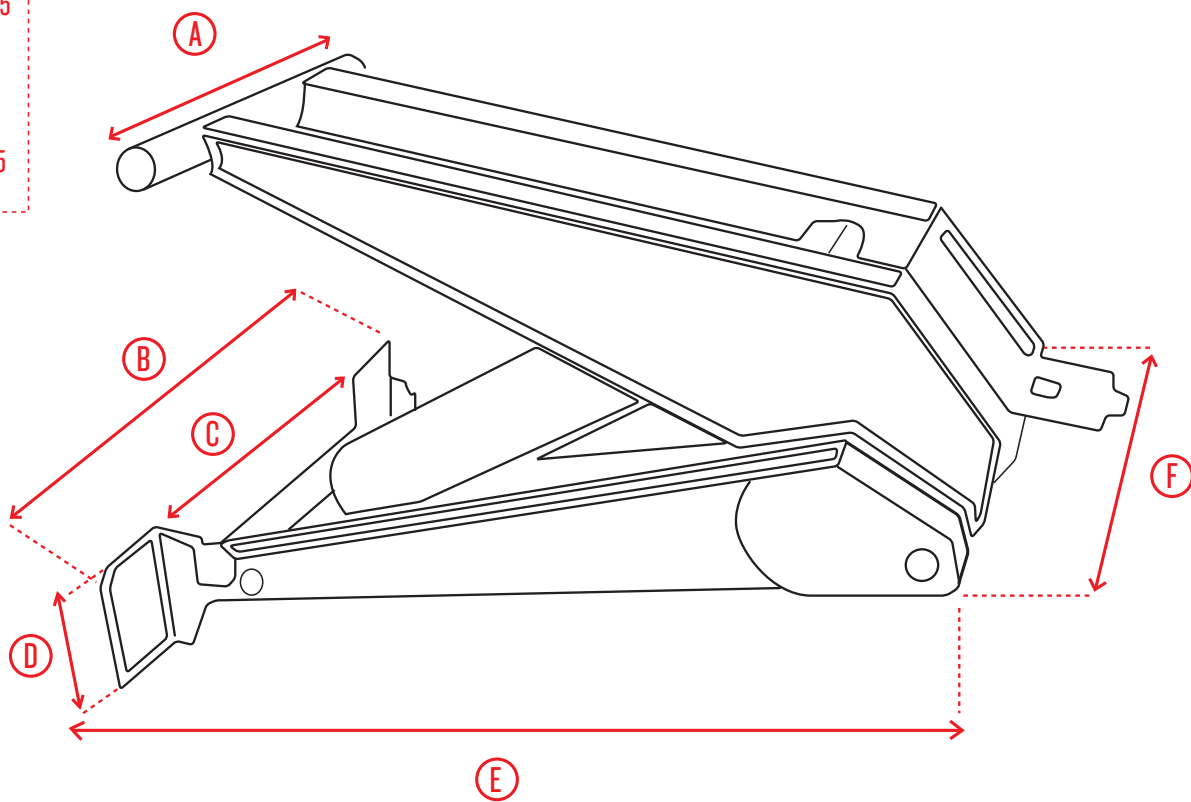

630  
MODEL

# POWER HOISTS

A=24  
B=38  
C=25.25  
D=10  
E=66  
F=24  
G=14.25

CLOSED HOIST