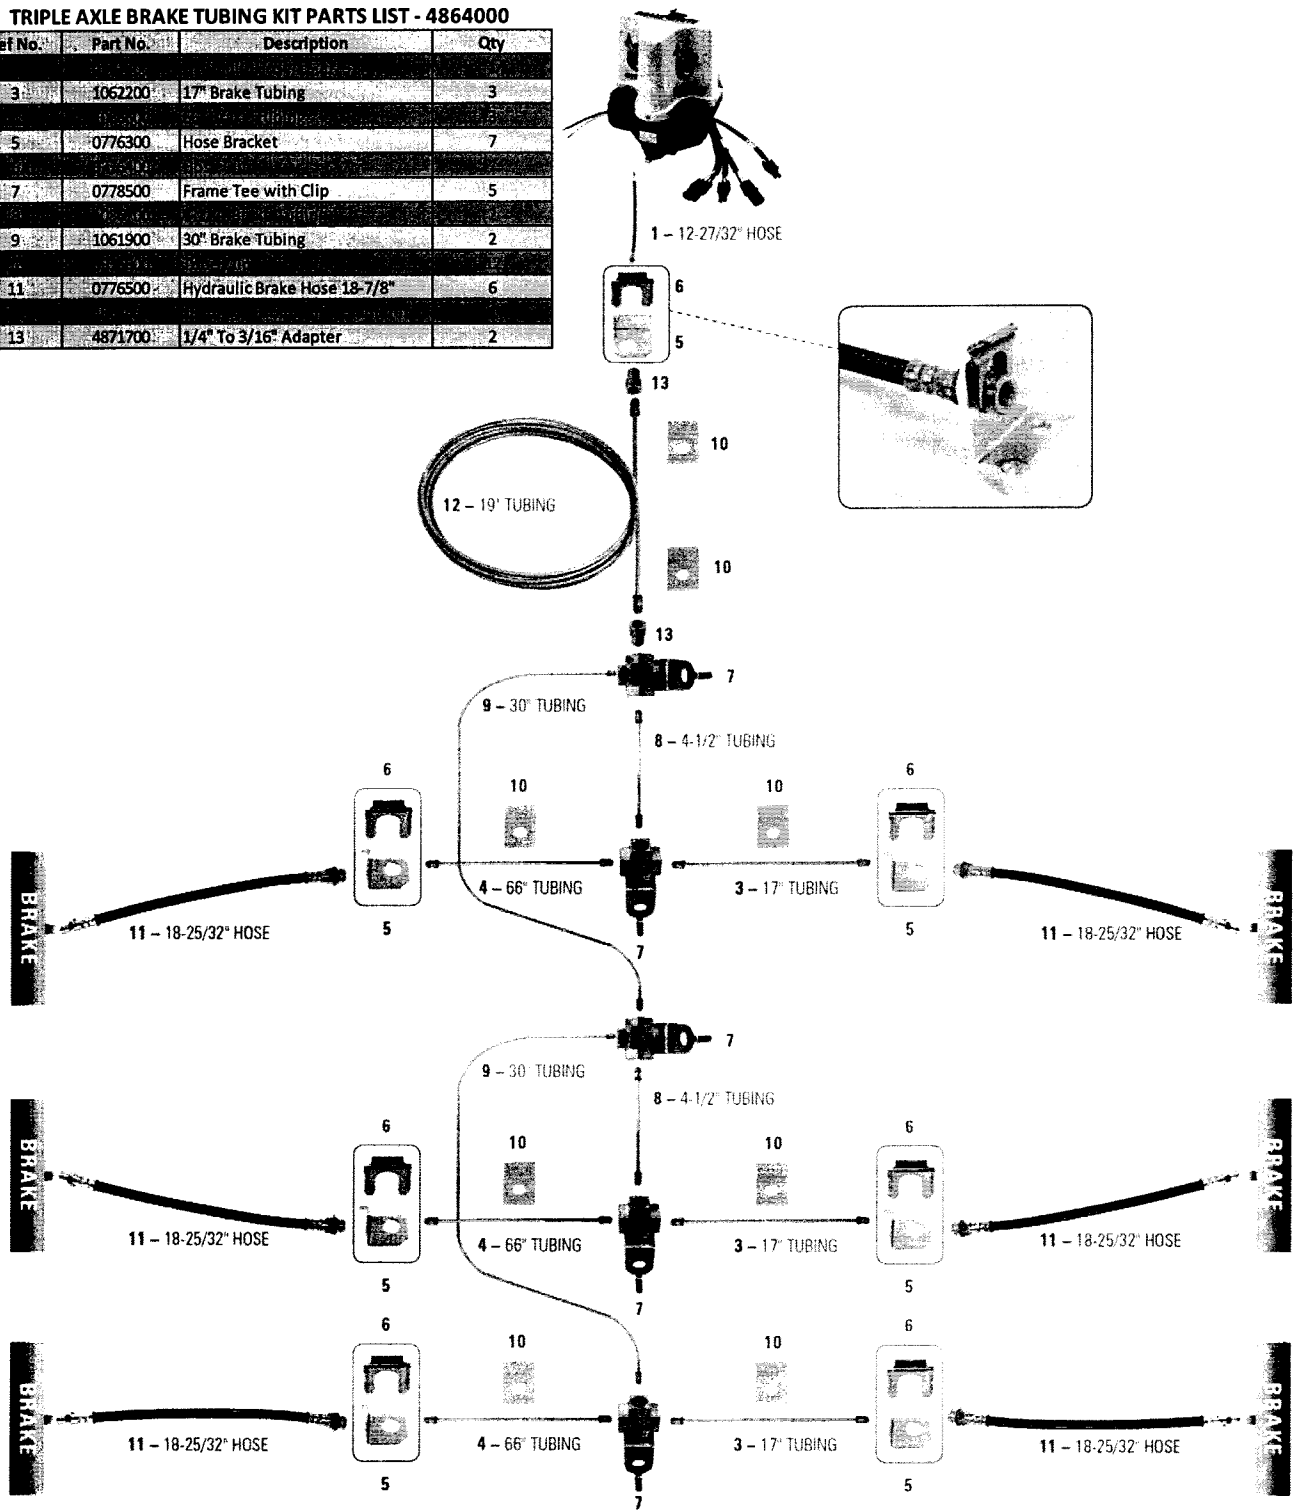

# Triple Axle Tubing Kit

TRIPLE AXLE BRAKE TUBING KIT PARTS LIST - 4864000

Ref No.	Part No.	Description	Qty
3	1062200	17" Brake Tubing	3
5	0776300	Hose Bracket	7
7	0778500	Frame Tee with Clip	5
9	1061900	30" Brake Tubing	2
11	0776500	Hydraulic Brake Hose 18-7/8"	6
13	4871700	1/4" To 3/16" Adapter	2