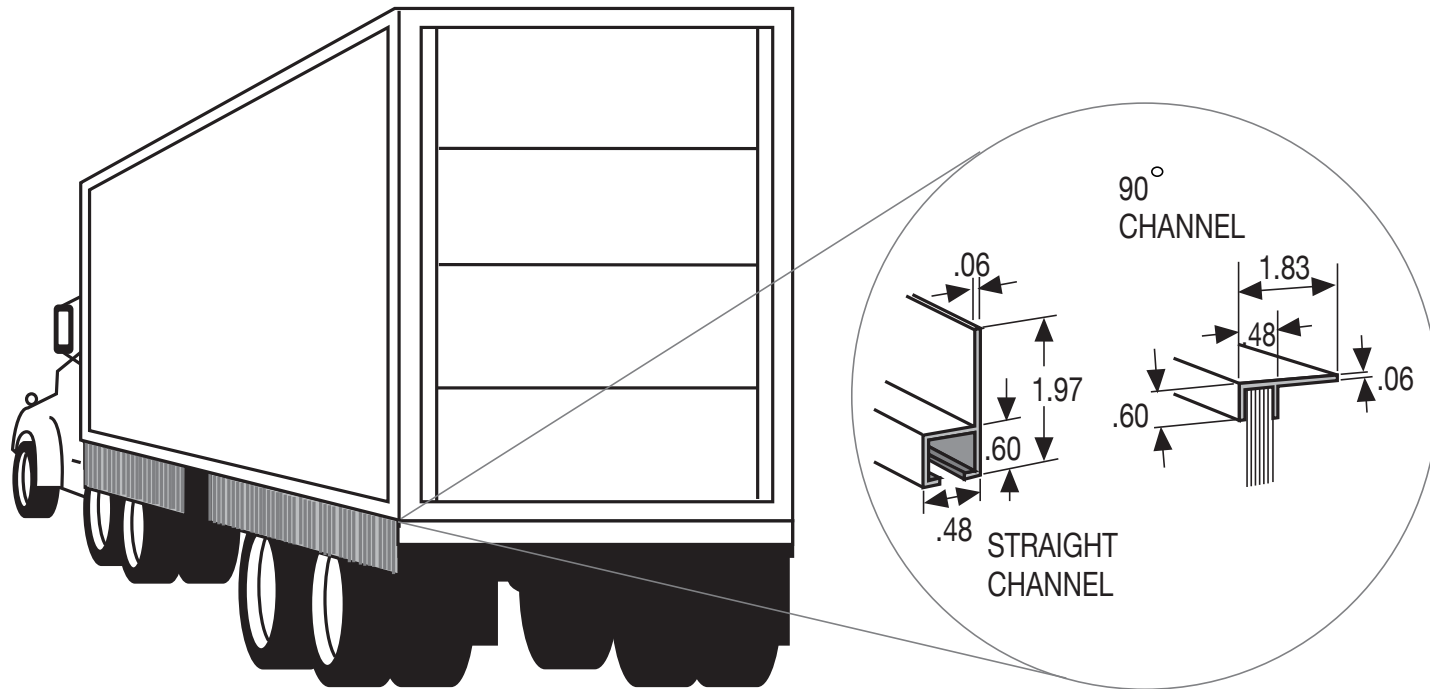

SPRAY SUPPRESSION SKIRTING

Each skirting package set comes in 8.00' sections with two spray suppression brushes (6.00", 9.00", or 12.00" length) and two aluminum channels (90-degree or straight mount)

All illustrations, text, graphics, the selection and arrangement thereof, are Copyrights of Fleet Engineers, Inc. Any use of images, content, and other portions of this drawing, including reproduction, modification, distribution or republication, without prior written consent is strictly prohibited. Amendments and Errors Reserved. © Fleet Engineers, Inc.

	PART NUMBERS	
Spray Suppression Skirting Channel Dimensions	031-00716	032-00340
	031-00717	032-00341
	031-00718	032-00342
	031-00719	
	031-00720	
LITERATURE NUMBER	DD-031-00716-B-20180510	
	031-00721	
	032-00337	
	032-00338	